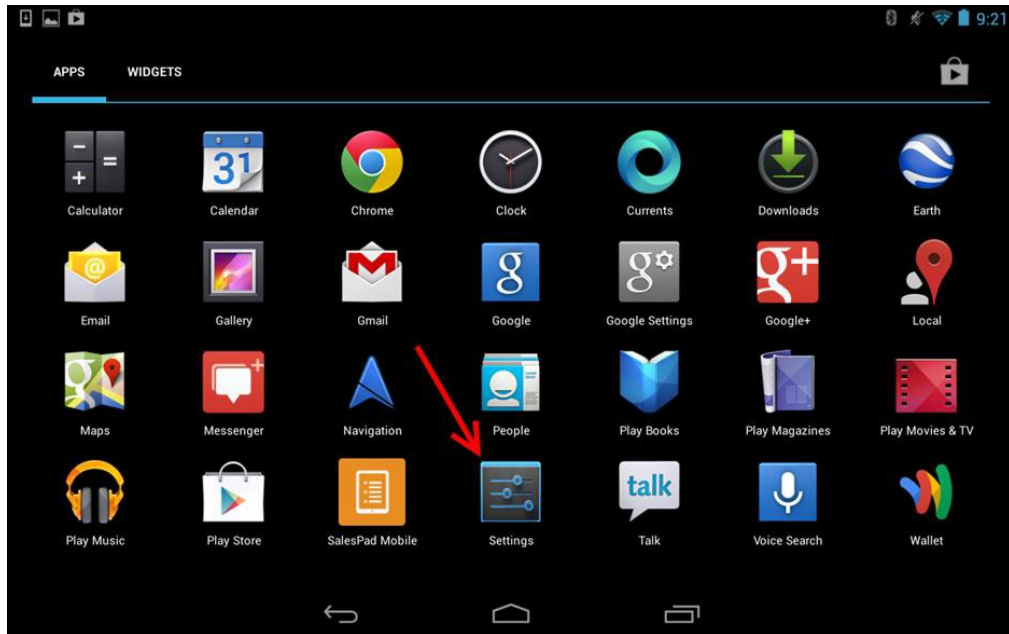

Finding the Android Version Number

Megan De Freitas - 2024-11-22 - Setup

Overview

This is a detailed overview of finding the OS version number.

1. Open the "Settings" application
2. Scroll down to "About "