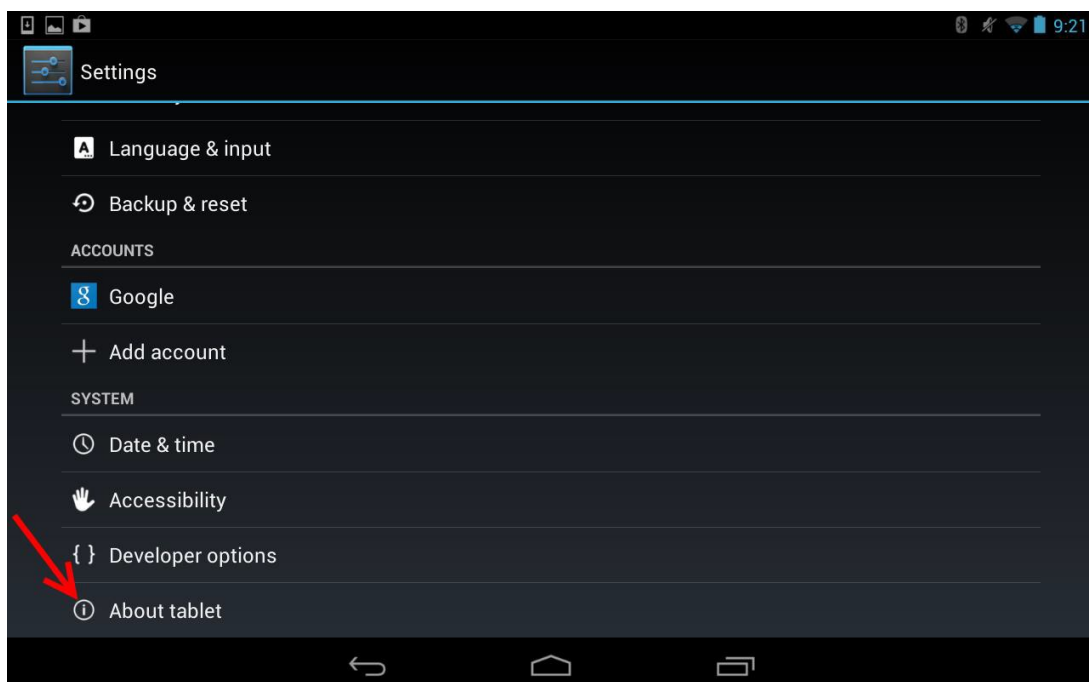

Finding the Android Version Number

Megan De Freitas - 2024-11-22 - Setup

Overview

This is a detailed overview of finding the OS version number.

1. Open the "Settings" application
2. Scroll down to "About "

1. Under the heading "Android Version" there should be a number, something like "4.2.1". This is your operating system version number.